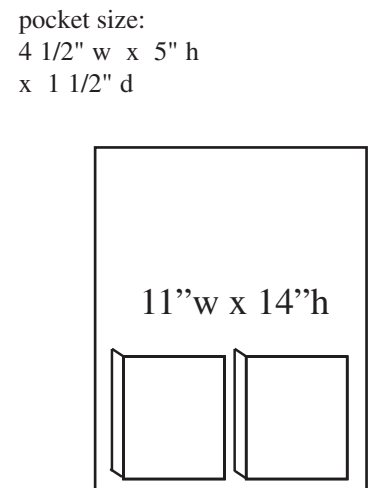

Giant Riser

Riser

Vertical Tent Cards

- 4" w x 6" h
- 4 3/4" w x 7" h
- 7" w x 11" h
- 8 1/2" w x 11" h

Horizontal Tent Cards

- 6" w x 4" h
- 8" w x 5" h
- 11" w x 7" h
- 11" w x 8 1/2" h

Business Card Holder

Scoop Front Literature Holder

Large Literature Holder

Pyramids

Easeled Cards with 1 Pocket

Easeled Card with 2 Pockets

PLEASE CALL US FOR A FAST FREE QUOTE

LET US QUOTE YOUR CUSTOM PROJECT

Contest Boxes

6", 8" & 10" Display Cubes

Small Contest Box

Compact Contest Box

Self-Mailing Contest Box

Square Contest Box

Large Contest Box

Rectangular Contest Box

Jumbo Contest Box