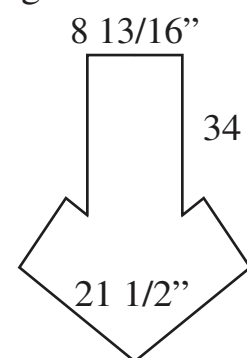

Tri Face Mobile or Counter Display

Criss-Cross Mobile

- 28 1/2" w x 9 1/2" h
- 18" w x 5 1/2" h
- 14" w x 4 1/2" h

5 Piece Hanging Mobile

2 Cup Mobile

4 Piece Cup Mobile

3 Piece Hanging Rectangles Mobile

Dome Rectangle Mobile

10" Circle Mobile with Ring

outer circle 10"
inner circle 6.25"

Oval with Message Strip

Overall:
14 1/4" w x 16 5/8" h
Inner Oval:
7 1/2" x 9" h

Oval within an Oval Mobile

Overall:
16" h x 19" w
Inner oval 9" x 12"

Circle Mobiles
10", 17" & 21"

Burst Mobile

16" w x 12" h

Vertical
Oval Mobile

16" w x 46" h

Horizontal Oval Mobile

23 1/2" h x 38" w

Narrow Arrow

28 1/2"

11"

Giant Arrow Mobile

27 1/4"

36"

Large Arrow Mobile

8 13/16"

34 7/8"