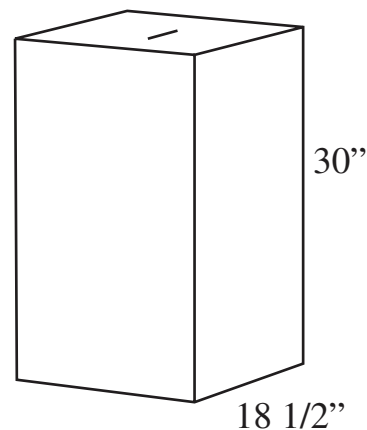

Tri Face Mobile or Counter Display

Criss-Cross Mobile

- 28 1/2" w x 9 1/2" h
- 18" w x 5 1/2" h
- 14" w x 4 1/2" h

5 Piece Hanging Mobile

2 Cup Mobile

4 Piece Cup Mobile

3 Piece Hanging Rectangles Mobile

Dome Rectangle Mobile

Giant Riser

Riser

Vertical Tent Cards

- 4" w x 6" h
- 4 3/4" w x 7" h
- 7" w x 11" h
- 8 1/2" w x 11" h

Horizontal Tent Cards

- 6" w x 4" h
- 8" w x 5" h
- 11" w x 7" h
- 11" w x 8 1/2" h

Business Card Holder

6", 8" & 10" Display Cubes

Small Contest Box

Compact Contest Box

Self-Mailing Contest Box

Square Contest Box

Large Contest Box

Rectangular Contest Box

Jumbo Contest Box