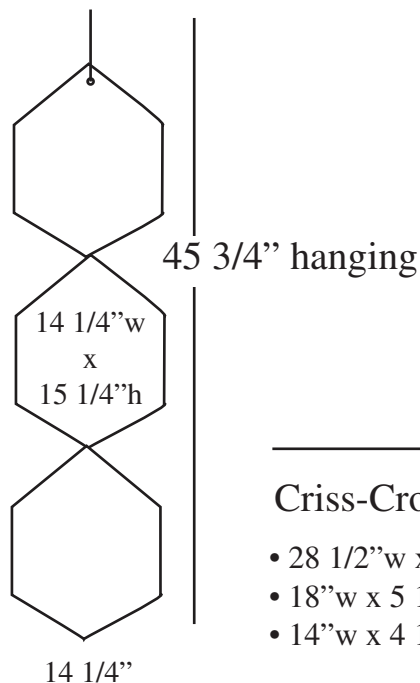

Tri Face Mobile or Counter Display

Criss-Cross Mobile

- 28 1/2" w x 9 1/2" h
- 18" w x 5 1/2" h
- 14" w x 4 1/2" h

5 Piece Hanging Mobile

2 Cup Mobile

4 Piece Cup Mobile

3 Piece Hanging Rectangles Mobile

Dome Rectangle Mobile

4 Piece Hanging Mobile

PLEASE CALL US FOR A FAST FREE QUOTE

YOUR CUSTOM DESIGN IS NOT A PROBLEM

Mobiles

21" Circle Mobile with Ring

outer circle 10"
inner circle 6.25"

17" Circle Mobile with Ring

outer circle 17"
inner circle 10.43"

10" Circle Mobile with Ring

outer circle 10"
inner circle 6.25"

Oval with Message Strip

Overall:
14 1/4" w x 16 5/8" h
Inner Oval:
7 1/2" x 9" h

Oval within an Oval Mobile

Overall:
16" h x 19" w
Inner oval 9" x 12"

28 1/2"

11"

Giant Arrow Mobile

27 1/4"

36"

Large Arrow Mobile

8 13/16"

34 7/8"