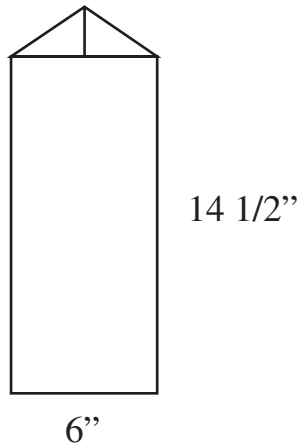

Tri Face Mobile or Counter Display

Criss-Cross Mobile

- 28 1/2" w x 9 1/2" h
- 18" w x 5 1/2" h
- 14" w x 4 1/2" h

5 Piece Hanging Mobile

2 Cup Mobile

4 Piece Cup Mobile

3 Piece Hanging Rectangles Mobile

Dome Rectangle Mobile

10" Circle Mobile with Ring

outer circle 10"
inner circle 6.25"

Oval with Message Strip

Overall:
14 1/4" w x 16 5/8" h
Inner Oval:
7 1/2" x 9" h

Oval within an Oval Mobile

Overall:
16" h x 19" w
Inner oval 9" x 12"

28 1/2"

11"

Giant Arrow Mobile

27 1/4"

36"

Large Arrow Mobile

8 13/16"

34 7/8"

Giant Riser

Riser

Vertical Tent Cards

- 4" w x 6" h
- 4 3/4" w x 7" h
- 7" w x 11" h
- 8 1/2" w x 11" h

Horizontal Tent Cards

- 6" w x 4" h
- 8" w x 5" h
- 11" w x 7" h
- 11" w x 8 1/2" h

Business Card Holder