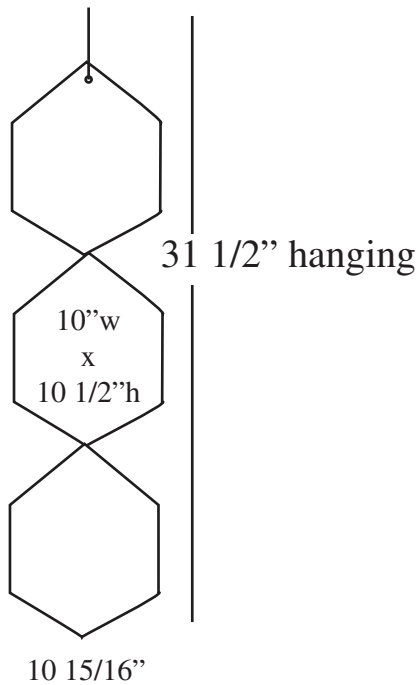

Small Cascade Mobile