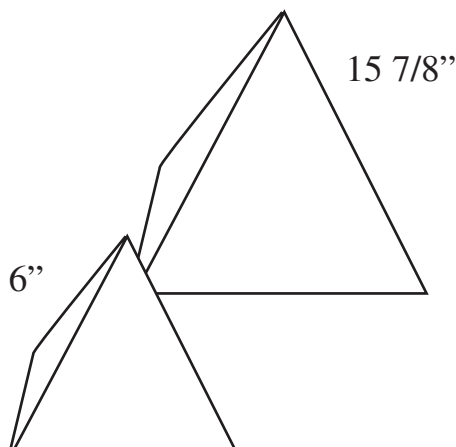

Counter Top Displays

- 4" w x 6" h
- 4 3/4" w x 7" h
- 7" w x 11" h
- 8 1/2" w x 11" h

- 6" w x 4" h
- 8" w x 5" h
- 11" w x 7" h
- 11" w x 8 1/2" h

Pyramids

PLEASE CALL US FOR A FAST FREE QUOTE