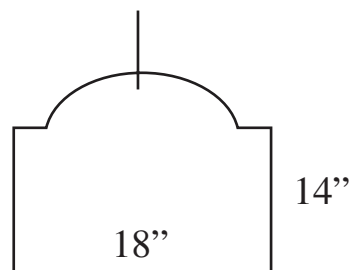

Tri Face Mobile or Counter Display

Criss-Cross Mobile

- 28 1/2" w x 9 1/2" h
- 18" w x 5 1/2" h
- 14" w x 4 1/2" h

5 Piece Hanging Mobile

2 Cup Mobile

4 Piece Cup Mobile

3 Piece Hanging Rectangles Mobile

Dome Rectangle Mobile

4 Piece Hanging Mobile

PLEASE CALL US FOR A FAST FREE QUOTE

YOUR CUSTOM DESIGN IS NOT A PROBLEM

Mobiles

21" Circle Mobile with Ring

outer circle 10"
inner circle 6.25"

17" Circle Mobile with Ring

outer circle 17"
inner circle 10.43"

10" Circle Mobile with Ring

outer circle 10"
inner circle 6.25"

Oval with Message Strip

Overall:
14 1/4" w x 16 5/8" h
Inner Oval:
7 1/2" x 9" h

Oval within an Oval Mobile

Overall:
16" h x 19" w
Inner oval 9" x 12"

Circle Mobiles
10", 17" & 21"

Burst Mobile

16" w x 12" h

Vertical
Oval Mobile

16" w x 46" h

Horizontal Oval Mobile

23 1/2" h x 38" w

Narrow Arrow