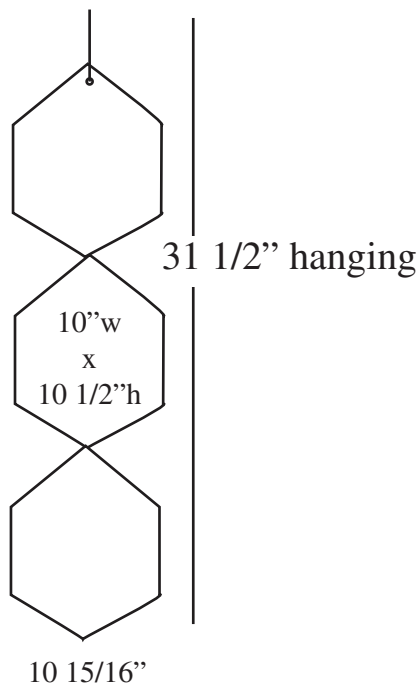

Small Cascade Mobile