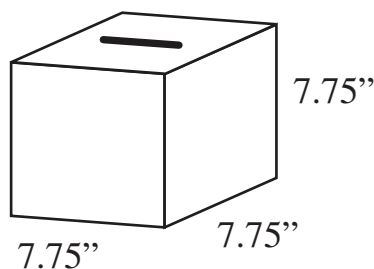

Giant Riser

Riser

Vertical Tent Cards

- 4" w x 6" h
- 4 3/4" w x 7" h
- 7" w x 11" h
- 8 1/2" w x 11" h

Horizontal Tent Cards

- 6" w x 4" h
- 8" w x 5" h
- 11" w x 7" h
- 11" w x 8 1/2" h

Business Card Holder

Scoop Front Literature Holder

Large Literature Holder

Pyramids

Easeled Cards with 1 Pocket

Easeled Card with 2 Pockets

PLEASE CALL US FOR A FAST FREE QUOTE

LET US QUOTE YOUR CUSTOM PROJECT

Contest Boxes

6", 8" & 10" Display Cubes

Small Contest Box

Compact Contest Box

Self-Mailing Contest Box

Square Contest Box

Large Contest Box

Rectangular Contest Box

Jumbo Contest Box