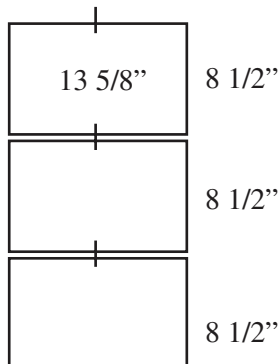

Tri Face Mobile or Counter Display

Criss-Cross Mobile

- 28 1/2" w x 9 1/2" h
- 18" w x 5 1/2" h
- 14" w x 4 1/2" h

5 Piece Hanging Mobile

2 Cup Mobile

4 Piece Cup Mobile

3 Piece Hanging Rectangles Mobile

Dome Rectangle Mobile

4 Piece Hanging Mobile

PLEASE CALL US FOR A FAST FREE QUOTE

YOUR CUSTOM DESIGN IS NOT A PROBLEM

Mobiles

21" Circle Mobile with Ring

outer circle 10"
inner circle 6.25"

17" Circle Mobile with Ring

outer circle 17"
inner circle 10.43"

10" Circle Mobile with Ring

outer circle 10"
inner circle 6.25"

Oval with Message Strip

Overall:
14 1/4" w x 16 5/8" h
Inner Oval:
7 1/2" x 9" h

Oval within an Oval Mobile

Overall:
16" h x 19" w
Inner oval 9" x 12"

28 1/2"

11"

Giant Arrow Mobile

27 1/4"

36"

Large Arrow Mobile

8 13/16"

34 7/8"