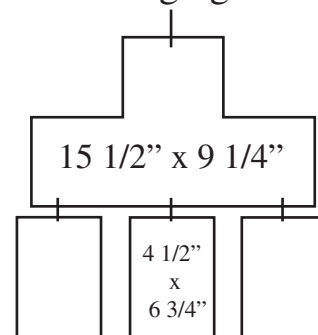

Tri Face Mobile or Counter Display

Criss-Cross Mobile

- 28 1/2" w x 9 1/2" h
- 18" w x 5 1/2" h
- 14" w x 4 1/2" h

5 Piece Hanging Mobile

2 Cup Mobile

4 Piece Cup Mobile

3 Piece Hanging Rectangles Mobile

Dome Rectangle Mobile

4 Piece Hanging Mobile

PLEASE CALL US FOR A FAST FREE QUOTE

YOUR CUSTOM DESIGN IS NOT A PROBLEM

Mobiles

21" Circle Mobile with Ring

outer circle 10"
inner circle 6.25"

17" Circle Mobile with Ring

outer circle 17"
inner circle 10.43"

10" Circle Mobile with Ring

outer circle 10"
inner circle 6.25"

Oval with Message Strip

Overall:
14 1/4" w x 16 5/8" h
Inner Oval:
7 1/2" x 9" h

Oval within an Oval Mobile

Overall:
16" h x 19" w
Inner oval 9" x 12"

28 1/2"

11"

Giant Arrow Mobile

27 1/4"

36"

Large Arrow Mobile

8 13/16"

34 7/8"