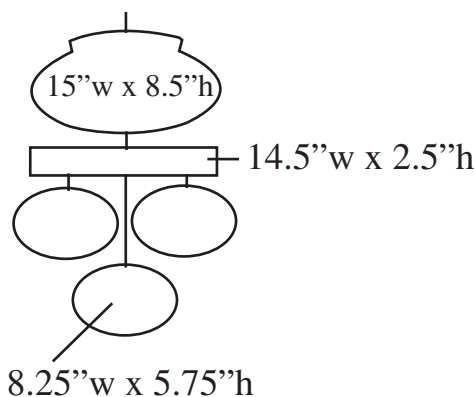

Tri Face Mobile or Counter Display

Criss-Cross Mobile

- 28 1/2" w x 9 1/2" h
- 18" w x 5 1/2" h
- 14" w x 4 1/2" h

5 Piece Hanging Mobile

2 Cup Mobile

4 Piece Cup Mobile

3 Piece Hanging Rectangles Mobile

Dome Rectangle Mobile

4 Piece Hanging Mobile

PLEASE CALL US FOR A FAST FREE QUOTE

YOUR CUSTOM DESIGN IS NOT A PROBLEM

Mobiles

21" Circle Mobile with Ring

outer circle 10"
inner circle 6.25"

17" Circle Mobile with Ring

outer circle 17"
inner circle 10.43"

10" Circle Mobile with Ring

outer circle 10"
inner circle 6.25"

Oval with Message Strip

Overall:
14 1/4" w x 16 5/8" h
Inner Oval:
7 1/2" x 9" h

Oval within an Oval Mobile

Overall:
16" h x 19" w
Inner oval 9" x 12"