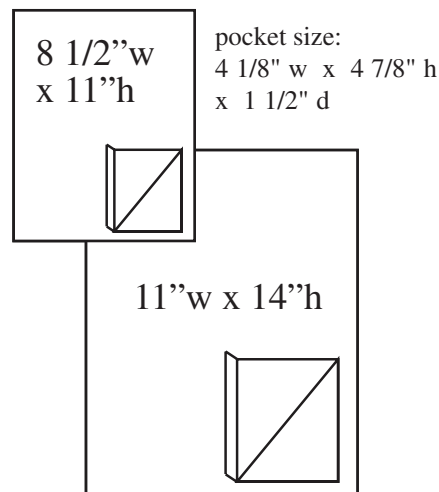

10" Circle Mobile with Ring

outer circle 10"
inner circle 6.25"

Oval with Message Strip

Overall:
14 1/4" w x 16 5/8" h
Inner Oval:
7 1/2" x 9" h

Oval within an Oval Mobile

Overall:
16" h x 19" w
Inner oval 9" x 12"

Giant Riser

Riser

Vertical Tent Cards

- 4" w x 6" h
- 4 3/4" w x 7" h
- 7" w x 11" h
- 8 1/2" w x 11" h

Horizontal Tent Cards

- 6" w x 4" h
- 8" w x 5" h
- 11" w x 7" h
- 11" w x 8 1/2" h

Business Card Holder

Scoop Front Literature Holder

Large Literature Holder

Pyramids

Easeled Cards with 1 Pocket

Easeled Card with 2 Pockets

PLEASE CALL US FOR A FAST FREE QUOTE

LET US QUOTE YOUR CUSTOM PROJECT

Contest Boxes

6", 8" & 10" Display Cubes

Small Contest Box

Compact Contest Box

Self-Mailing Contest Box

Square Contest Box

Large Contest Box

Rectangular Contest Box

Jumbo Contest Box