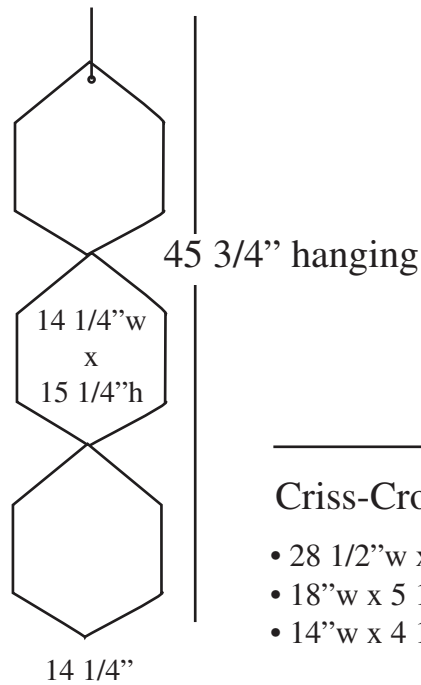

Tri Face Mobile or Counter Display

Criss-Cross Mobile

- 28 1/2" w x 9 1/2" h
- 18" w x 5 1/2" h
- 14" w x 4 1/2" h

5 Piece Hanging Mobile

2 Cup Mobile

4 Piece Cup Mobile

3 Piece Hanging Rectangles Mobile

Dome Rectangle Mobile

4 Piece Hanging Mobile

PLEASE CALL US FOR A FAST FREE QUOTE

YOUR CUSTOM DESIGN IS NOT A PROBLEM

Mobiles

21" Circle Mobile with Ring

outer circle 10"
inner circle 6.25"

17" Circle Mobile with Ring

outer circle 17"
inner circle 10.43"

10" Circle Mobile with Ring

outer circle 10"
inner circle 6.25"

Oval with Message Strip

Overall:
14 1/4" w x 16 5/8" h
Inner Oval:
7 1/2" x 9" h

Oval within an Oval Mobile

Overall:
16" h x 19" w
Inner oval 9" x 12"

28 1/2"

11"

Giant Arrow Mobile

27 1/4"

36"

Large Arrow Mobile

8 13/16"

34 7/8"