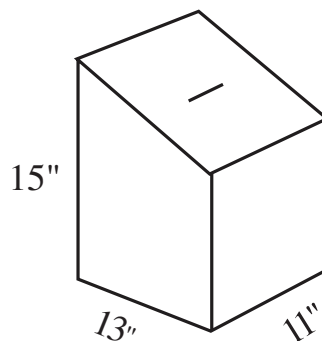

Tri Face Mobile or Counter Display

Criss-Cross Mobile

- 28 1/2" w x 9 1/2" h
- 18" w x 5 1/2" h
- 14" w x 4 1/2" h

5 Piece Hanging Mobile

2 Cup Mobile

4 Piece Cup Mobile

3 Piece Hanging Rectangles Mobile

Dome Rectangle Mobile

10" Circle Mobile with Ring

outer circle 10"
inner circle 6.25"

Oval with Message Strip

Overall:
14 1/4" w x 16 5/8" h
Inner Oval:
7 1/2" x 9" h

Oval within an Oval Mobile

Overall:
16" h x 19" w
Inner oval 9" x 12"

Giant Riser

Riser

Vertical Tent Cards

- 4" w x 6" h
- 4 3/4" w x 7" h
- 7" w x 11" h
- 8 1/2" w x 11" h

Horizontal Tent Cards

- 6" w x 4" h
- 8" w x 5" h
- 11" w x 7" h
- 11" w x 8 1/2" h

Business Card Holder

6", 8" & 10" Display Cubes

Small Contest Box

Compact Contest Box

Self-Mailing Contest Box

Square Contest Box

Large Contest Box

Rectangular Contest Box

Jumbo Contest Box