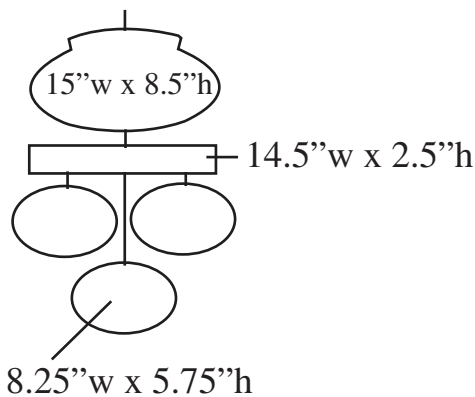

Tri Face Mobile or Counter Display

Criss-Cross Mobile

- 28 1/2" w x 9 1/2" h
- 18" w x 5 1/2" h
- 14" w x 4 1/2" h

5 Piece Hanging Mobile

2 Cup Mobile

4 Piece Cup Mobile

3 Piece Hanging Rectangles Mobile

Dome Rectangle Mobile

4 Piece Hanging Mobile

PLEASE CALL US FOR A FAST FREE QUOTE

YOUR CUSTOM DESIGN IS NOT A PROBLEM

Mobiles

21" Circle Mobile with Ring

outer circle 10"
inner circle 6.25"

17" Circle Mobile with Ring

outer circle 17"
inner circle 10.43"

10" Circle Mobile with Ring

outer circle 10"
inner circle 6.25"

Oval with Message Strip

Overall:
14 1/4" w x 16 5/8" h
Inner Oval:
7 1/2" x 9" h

Oval within an Oval Mobile

Overall:
16" h x 19" w
Inner oval 9" x 12"

28 1/2"

11"

Giant Arrow Mobile

27 1/4"

36"

Large Arrow Mobile

8 13/16"

34 7/8"