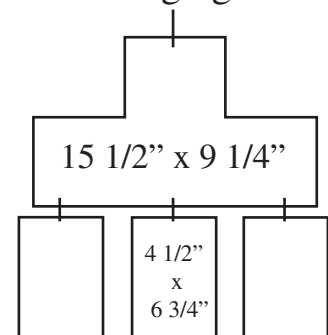

Tri Face Mobile or Counter Display

Criss-Cross Mobile

- 28 1/2" w x 9 1/2" h
- 18" w x 5 1/2" h
- 14" w x 4 1/2" h

5 Piece Hanging Mobile

2 Cup Mobile

4 Piece Cup Mobile

3 Piece Hanging Rectangles Mobile

Dome Rectangle Mobile

4 Piece Hanging Mobile

PLEASE CALL US FOR A FAST FREE QUOTE

YOUR CUSTOM DESIGN IS NOT A PROBLEM

Mobiles

21" Circle Mobile with Ring

outer circle 10"
inner circle 6.25"

17" Circle Mobile with Ring

outer circle 17"
inner circle 10.43"

10" Circle Mobile with Ring

outer circle 10"
inner circle 6.25"

Oval with Message Strip

Overall:
14 1/4" w x 16 5/8" h
Inner Oval:
7 1/2" x 9" h

Oval within an Oval Mobile

Overall:
16" h x 19" w
Inner oval 9" x 12"

28 1/2"

11"

Giant Arrow Mobile

27 1/4"

36"

Large Arrow Mobile

8 13/16"

34 7/8"