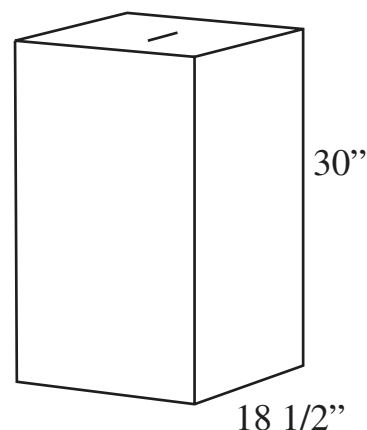

Tri Face Mobile or Counter Display

Criss-Cross Mobile

- 28 1/2" w x 9 1/2" h
- 18" w x 5 1/2" h
- 14" w x 4 1/2" h

5 Piece Hanging Mobile

2 Cup Mobile

4 Piece Cup Mobile

3 Piece Hanging Rectangles Mobile

Dome Rectangle Mobile

Giant Riser

Riser

Vertical Tent Cards

- 4" w x 6" h
- 4 3/4" w x 7" h
- 7" w x 11" h
- 8 1/2" w x 11" h

Horizontal Tent Cards

- 6" w x 4" h
- 8" w x 5" h
- 11" w x 7" h
- 11" w x 8 1/2" h

Business Card Holder

6", 8" & 10" Display Cubes

Small Contest Box

Compact Contest Box

Self-Mailing Contest Box

Square Contest Box

Large Contest Box

Rectangular Contest Box

Jumbo Contest Box