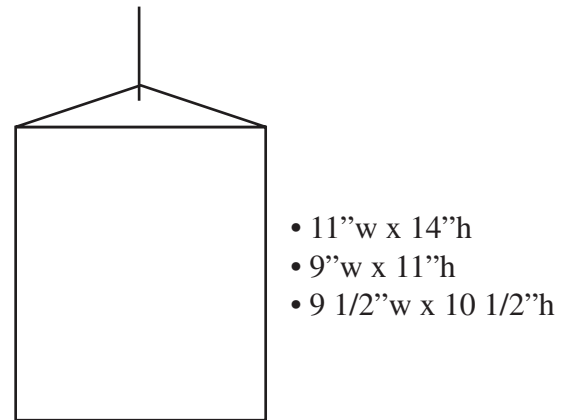

Tri Face Mobile or Counter Display

Criss-Cross Mobile

- 28 1/2" w x 9 1/2" h
- 18" w x 5 1/2" h
- 14" w x 4 1/2" h

5 Piece Hanging Mobile

2 Cup Mobile

4 Piece Cup Mobile

3 Piece Hanging Rectangles Mobile

Dome Rectangle Mobile

10" Circle Mobile with Ring

outer circle 10"
inner circle 6.25"

Oval with Message Strip

Overall:
14 1/4" w x 16 5/8" h
Inner Oval:
7 1/2" x 9" h

Oval within an Oval Mobile

Overall:
16" h x 19" w
Inner oval 9" x 12"