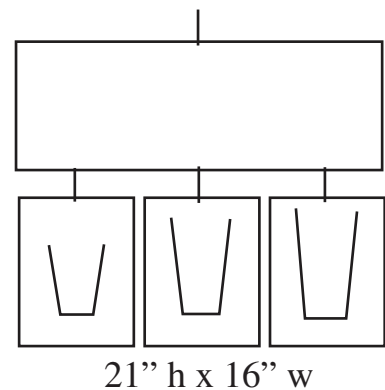

Tri Face Mobile or Counter Display

Criss-Cross Mobile

- 28 1/2" w x 9 1/2" h
- 18" w x 5 1/2" h
- 14" w x 4 1/2" h

5 Piece Hanging Mobile

2 Cup Mobile

4 Piece Cup Mobile

3 Piece Hanging Rectangles Mobile

Dome Rectangle Mobile

4 Piece Hanging Mobile

PLEASE CALL US FOR A FAST FREE QUOTE

YOUR CUSTOM DESIGN IS NOT A PROBLEM

Mobiles

21" Circle Mobile with Ring

outer circle 10"
inner circle 6.25"

17" Circle Mobile with Ring

outer circle 17"
inner circle 10.43"

10" Circle Mobile with Ring

outer circle 10"
inner circle 6.25"

Oval with Message Strip

Overall:
14 1/4" w x 16 5/8" h
Inner Oval:
7 1/2" x 9" h

Oval within an Oval Mobile

Overall:
16" h x 19" w
Inner oval 9" x 12"

28 1/2"

11"

Giant Arrow Mobile

27 1/4"

36"

Large Arrow Mobile

8 13/16"

34 7/8"