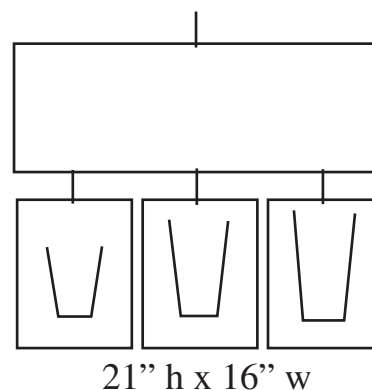

Tri Face Mobile or Counter Display

Criss-Cross Mobile

- 28 1/2" w x 9 1/2" h
- 18" w x 5 1/2" h
- 14" w x 4 1/2" h

5 Piece Hanging Mobile

2 Cup Mobile

4 Piece Cup Mobile

3 Piece Hanging Rectangles Mobile

Dome Rectangle Mobile

4 Piece Hanging Mobile

PLEASE CALL US FOR A FAST FREE QUOTE

YOUR CUSTOM DESIGN IS NOT A PROBLEM

Mobiles

21" Circle Mobile with Ring

outer circle 10"
inner circle 6.25"

17" Circle Mobile with Ring

outer circle 17"
inner circle 10.43"

10" Circle Mobile with Ring

outer circle 10"
inner circle 6.25"

Oval with Message Strip

Overall:
14 1/4" w x 16 5/8" h
Inner Oval:
7 1/2" x 9" h

Oval within an Oval Mobile

Overall:
16" h x 19" w
Inner oval 9" x 12"

28 1/2"

11"

Giant Arrow Mobile

27 1/4"

36"

Large Arrow Mobile

8 13/16"

34 7/8"