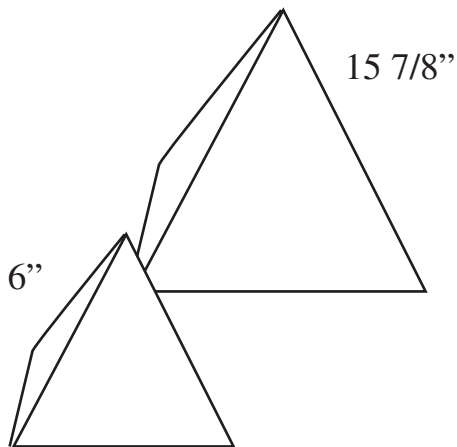

Counter Top Displays

- 4" w x 6" h
- 4 3/4" w x 7" h
- 7" w x 11" h
- 8 1/2" w x 11" h

- 6" w x 4" h
- 8" w x 5" h
- 11" w x 7" h
- 11" w x 8 1/2" h

Pyramids

PLEASE CALL US FOR A FAST FREE QUOTE