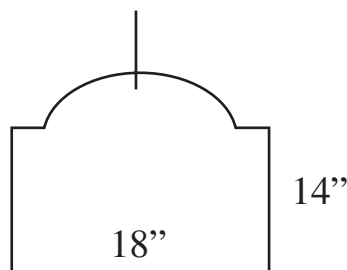

Tri Face Mobile or Counter Display

Criss-Cross Mobile

- 28 1/2" w x 9 1/2" h
- 18" w x 5 1/2" h
- 14" w x 4 1/2" h

5 Piece Hanging Mobile

2 Cup Mobile

4 Piece Cup Mobile

3 Piece Hanging Rectangles Mobile

Dome Rectangle Mobile

4 Piece Hanging Mobile

PLEASE CALL US FOR A FAST FREE QUOTE

YOUR CUSTOM DESIGN IS NOT A PROBLEM

Mobiles

21" Circle Mobile with Ring

outer circle 10"
inner circle 6.25"

17" Circle Mobile with Ring

outer circle 17"
inner circle 10.43"

10" Circle Mobile with Ring

outer circle 10"
inner circle 6.25"

Oval with Message Strip

Overall:
14 1/4" w x 16 5/8" h
Inner Oval:
7 1/2" x 9" h

Oval within an Oval Mobile

Overall:
16" h x 19" w
Inner oval 9" x 12"

Circle Mobiles
10", 17" & 21"

Burst Mobile

16" w x 12" h

Vertical
Oval Mobile

16" w x 46" h

Horizontal Oval Mobile

23 1/2" h x 38" w

Narrow Arrow