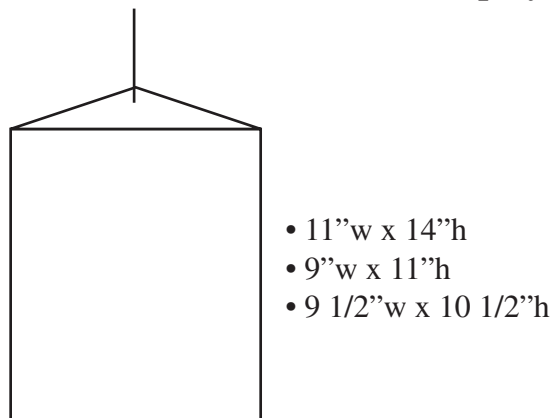

Tri Face Mobile or Counter Display

Criss-Cross Mobile

- 28 1/2" w x 9 1/2" h
- 18" w x 5 1/2" h
- 14" w x 4 1/2" h

5 Piece Hanging Mobile

2 Cup Mobile

4 Piece Cup Mobile

3 Piece Hanging Rectangles Mobile

Dome Rectangle Mobile

10" Circle Mobile with Ring

outer circle 10"
inner circle 6.25"

Oval with Message Strip

Overall:
14 1/4" w x 16 5/8" h
Inner Oval:
7 1/2" x 9" h

Oval within an Oval Mobile

Overall:
16" h x 19" w
Inner oval 9" x 12"