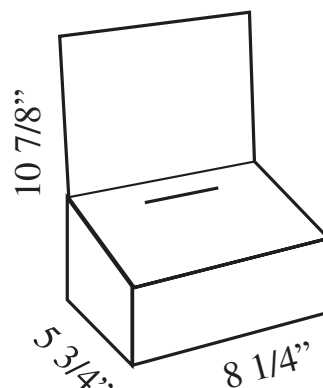

10" Circle Mobile with Ring

outer circle 10"
inner circle 6.25"

Oval with Message Strip

Overall:
14 1/4" w x 16 5/8" h
Inner Oval:
7 1/2" x 9" h

Oval within an Oval Mobile

Overall:
16" h x 19" w
Inner oval 9" x 12"

Giant Riser

Riser

Vertical Tent Cards

- 4" w x 6" h
- 4 3/4" w x 7" h
- 7" w x 11" h
- 8 1/2" w x 11" h

Horizontal Tent Cards

- 6" w x 4" h
- 8" w x 5" h
- 11" w x 7" h
- 11" w x 8 1/2" h

Business Card Holder

Scoop Front Literature Holder

Large Literature Holder

Pyramids

Easeled Cards with 1 Pocket

Easeled Card with 2 Pockets

PLEASE CALL US FOR A FAST FREE QUOTE

LET US QUOTE YOUR CUSTOM PROJECT

Contest Boxes

6", 8" & 10" Display Cubes

Small Contest Box

Compact Contest Box

Self-Mailing Contest Box

Square Contest Box

Large Contest Box

Rectangular Contest Box

Jumbo Contest Box