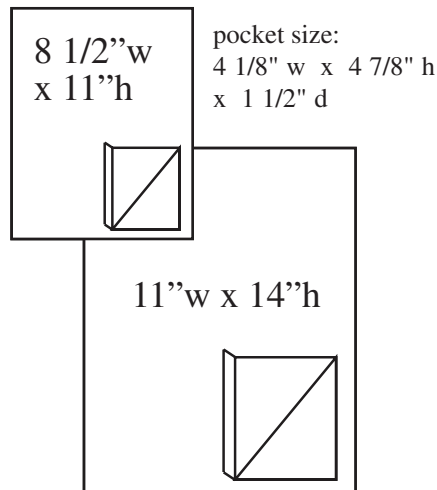

10" Circle Mobile with Ring

outer circle 10"
inner circle 6.25"

Oval with Message Strip

Overall:
14 1/4" w x 16 5/8" h
Inner Oval:
7 1/2" x 9" h

Oval within an Oval Mobile

Overall:
16" h x 19" w
Inner oval 9" x 12"

Giant Riser

Riser

Vertical Tent Cards

- 4" w x 6" h
- 4 3/4" w x 7" h
- 7" w x 11" h
- 8 1/2" w x 11" h

Horizontal Tent Cards

- 6" w x 4" h
- 8" w x 5" h
- 11" w x 7" h
- 11" w x 8 1/2" h

Business Card Holder

Scoop Front Literature Holder

Large Literature Holder

Pyramids

Easeled Cards with 1 Pocket

Easeled Card with 2 Pockets

PLEASE CALL US FOR A FAST FREE QUOTE

LET US QUOTE YOUR CUSTOM PROJECT

Contest Boxes

6", 8" & 10" Display Cubes

Small Contest Box

Compact Contest Box

Self-Mailing Contest Box

Square Contest Box

Large Contest Box

Rectangular Contest Box

Jumbo Contest Box