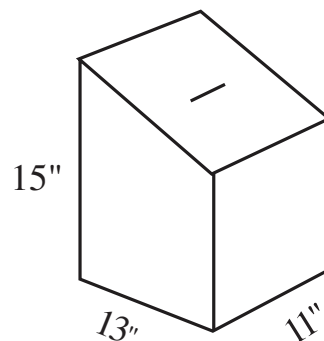

Tri Face Mobile or Counter Display

Criss-Cross Mobile

- 28 1/2" w x 9 1/2" h
- 18" w x 5 1/2" h
- 14" w x 4 1/2" h

5 Piece Hanging Mobile

2 Cup Mobile

4 Piece Cup Mobile

3 Piece Hanging Rectangles Mobile

Dome Rectangle Mobile

Giant Riser

Riser

Vertical Tent Cards

- 4" w x 6" h
- 4 3/4" w x 7" h
- 7" w x 11" h
- 8 1/2" w x 11" h

Horizontal Tent Cards

- 6" w x 4" h
- 8" w x 5" h
- 11" w x 7" h
- 11" w x 8 1/2" h

Business Card Holder

6", 8" & 10" Display Cubes

Small Contest Box

Compact Contest Box

Self-Mailing Contest Box

Square Contest Box

Large Contest Box

Rectangular Contest Box

Jumbo Contest Box