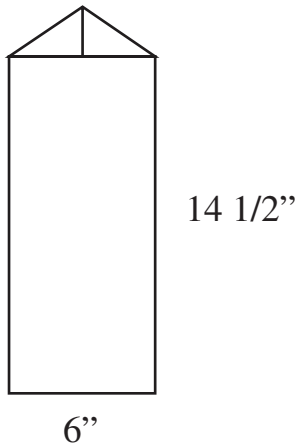

Tri Face Mobile or Counter Display

Criss-Cross Mobile

- 28 1/2" w x 9 1/2" h
- 18" w x 5 1/2" h
- 14" w x 4 1/2" h

5 Piece Hanging Mobile

2 Cup Mobile

4 Piece Cup Mobile

3 Piece Hanging Rectangles Mobile

Dome Rectangle Mobile

10" Circle Mobile with Ring

outer circle 10"
inner circle 6.25"

Oval with Message Strip

Overall:
14 1/4" w x 16 5/8" h
Inner Oval:
7 1/2" x 9" h

Oval within an Oval Mobile

Overall:
16" h x 19" w
Inner oval 9" x 12"

28 1/2"

11"

Giant Arrow Mobile

27 1/4"

36"

Large Arrow Mobile

8 13/16"

34 7/8"

Giant Riser

Riser

Vertical Tent Cards

- 4" w x 6" h
- 4 3/4" w x 7" h
- 7" w x 11" h
- 8 1/2" w x 11" h

Horizontal Tent Cards

- 6" w x 4" h
- 8" w x 5" h
- 11" w x 7" h
- 11" w x 8 1/2" h

Business Card Holder