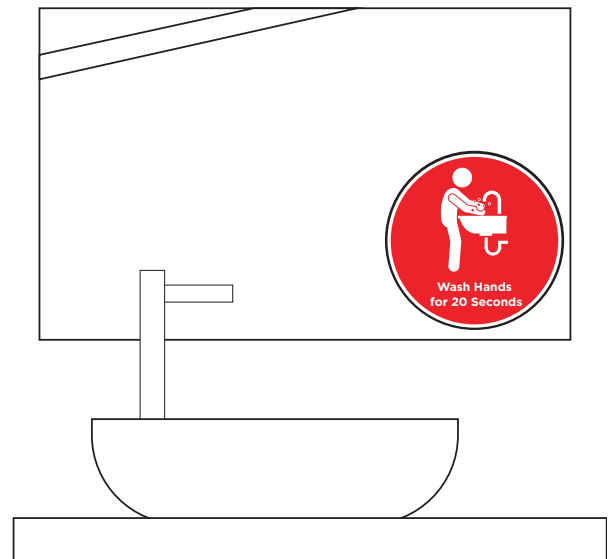

Display Covid-19 essential signage around the restrooms and office to remind your clients and employees the importance of proper hygiene. Provide your employees PPE to help reduce contact throughout your location.

- 1 Hand sanitizer stand
- 2 Digital hand sanitizer dispenser
- 3 Personal hand sanitizer
- 4 Disposable face mask
- 5 Sanitary no-touch key
- 6 Essential safety signage
- 7 Infrared forehead thermometer